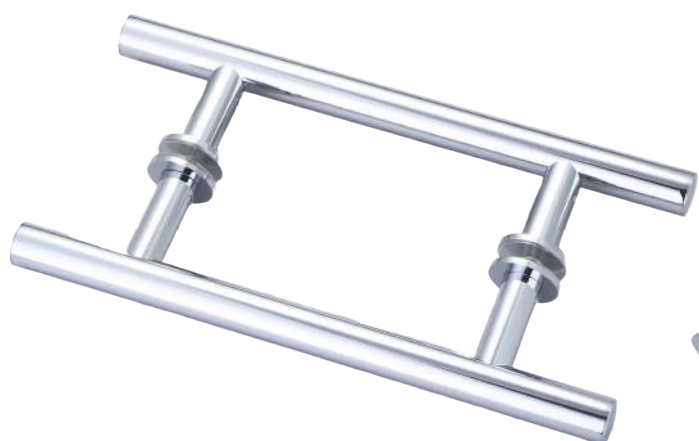

LHC0618-CP  
Pull Hand / Towel Bar Combo(6" x 18")  
With Metal Washers  
LHC0818-CP  
Pull Hand / Towel Bar Combo(8" x 18")  
With Metal Washers  
LHC0824-CP  
Pull Hand / Towel Bar Combo(8" x 24")  
With Metal Washers

H  
A  
N  
D  
L  
E

”

L0303-P-CP  
Back to Back Knob - Plastic Sleeve  
Ø19mm x L32mm

L03-CP  
Single Knob - Ø19mm x L32mm

L03-CP  
Back to Back Knob - Ø19mm x L32mm

SH03-CP  
Through - Glass Robe Hook

**CHC0505-CP**  
5" Tubular Back to Back Circular Style  
Brass Shower Door Pull Handle -Ø19mm

**CHC0808-CP**  
5" Back to Back Pull Handle

**LPC0606-CP**  
6" Ladder Style Back to  
Back Pull Handle With Metal  
Washers-Ø19mm

**RTC0606-CP**  
6" Round Tubing Mitered  
Corner Back to Back  
Pull Handle With Metal  
Washers-Ø19mm

**SQ0606-CP**  
6" Square Tubing  
Back to Back Pull Handle  
**SQ0808-CP**  
8" Square Tubing  
Back to Back Pull Handle

**LPC0808-CP**  
8" Ladder Style Back to  
Back Pull Handle With Metal  
Washers-Ø19mm