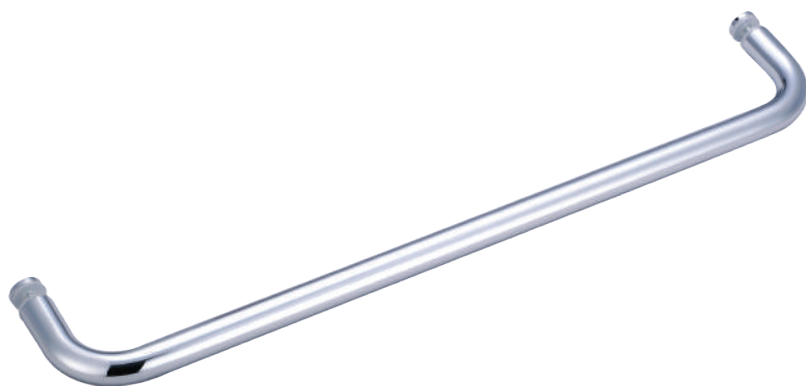

LHC1818-CP
18" Back to Back Towel Bar
With Metal Washers
LHC2424-CP
24" Back to Back Towel Bar
With Metal Washers
LHC3030-CP
30" Back to Back Towel Bar
With Metal Washers

LP18-CP
18" Single-Sided Towel Bar
LP24-CP
24" Single-Sided Towel Bar
LP30-CP
30" Single-Sided Towel Bar