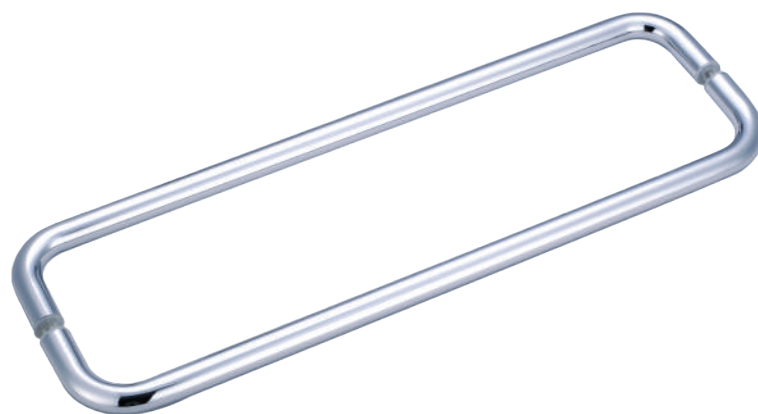

“

P
U
L
L
H
A
N
D
L
E

”

LH0606-CP
6" Back to Back Pull Handle
LH0808-CP
8" Back to Back Pull Handle