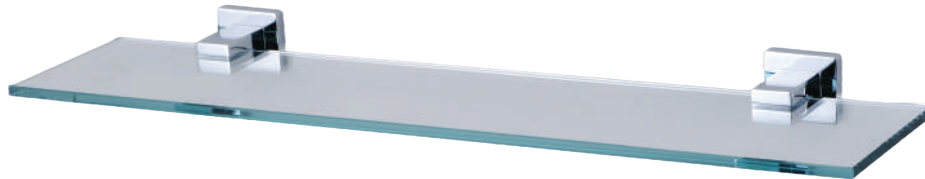

# BATHROOM ACCESSORIES

9000A-04  
Towel Ring

9000A-03SPC  
Towel Ring

9000A-05-CP  
Robe Hook

9000A-18 Tower Bar 18"  
9000A-24 Tower Bar 24"  
9000A-30 Tower Bar 30"

9000A-08-01  
Glass Sheft

All products surface processing can be customized