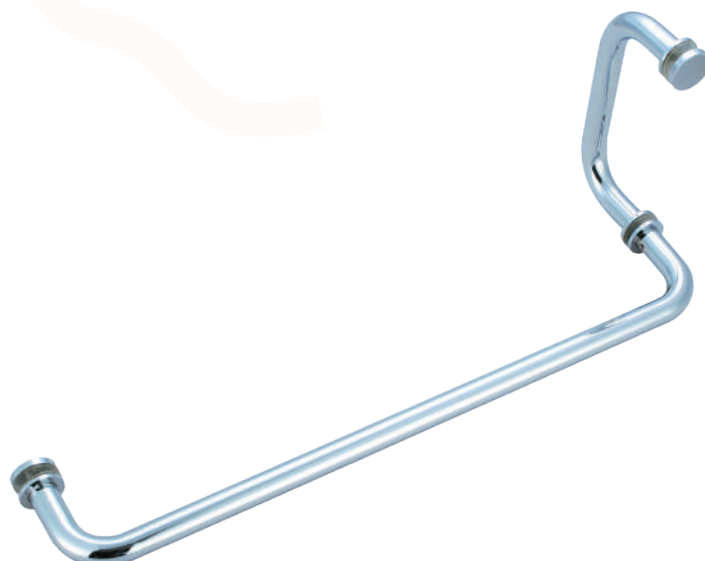

LH1818-CP  
18" Back to Back Towel Bar  
LH2424-CP  
24" Back to Back Towel Bar  
LH3030-CP  
30" Back to Back Towel Bar

LP18-CP  
18" Single-Sided Towel Bar  
LP24-CP  
24" Single-Sided Towel Bar  
LP30-CP  
30" Single-Sided Towel Bar

LP18-CP  
18" Single-Sided Towel Bar  
With Metal Washers  
LP24-CP  
24" Single-Sided Towel Bar  
With Metal Washers  
LP30-CP  
30" Single-Sided Towel Bar  
With Metal Washers

“

P  
U  
L  
L

LH0618-CP  
Pull Hand / Towel Bar Combo(6" x 18")  
LH0818-CP  
Pull Hand / Towel Bar Combo(8" x 18")  
LH0824-CP  
Pull Hand / Towel Bar Combo(8" x 24")