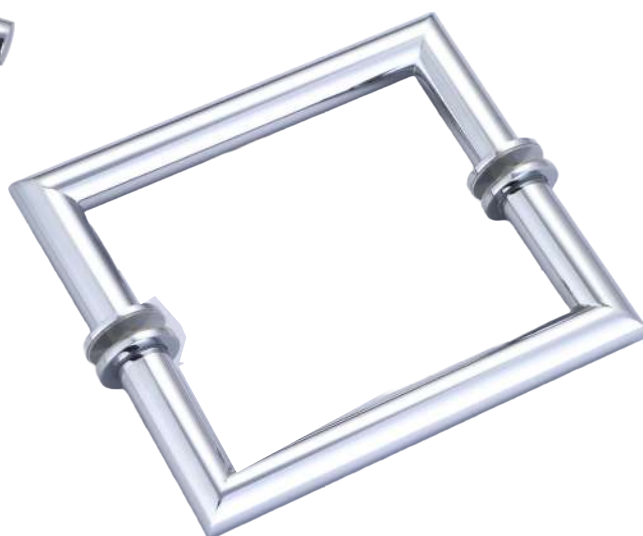

H  
A  
N  
D  
L  
E

”

L0303-P-CP  
Back to Back Knob - Plastic Sleeve  
Ø19mm x L32mm

L03-CP  
Single Knob - Ø19mm x L32mm

L03-CP  
Back to Back Knob - Ø19mm x L32mm

SH03-CP  
Through - Glass Robe Hook

**CHC0505-CP**  
5" Tubular Back to Back Circular Style  
Brass Shower Door Pull Handle -Ø19mm

**CHC0808-CP**  
5" Back to Back Pull Handle

**LPC0606-CP**  
6" Ladder Style Back to  
Back Pull Handle With Metal  
Washers-Ø19mm

**RTC0606-CP**  
6" Round Tubing Mitered  
Corner Back to Back  
Pull Handle With Metal  
Washers-Ø19mm