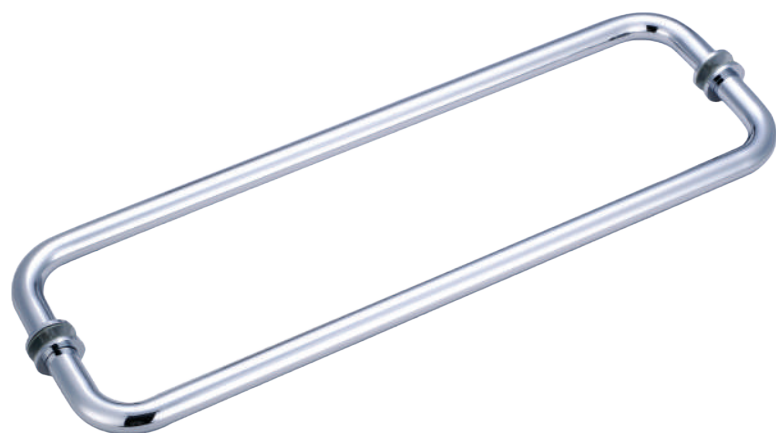

“

P
U
L
L
H
A
N
D
L
E

”

LH0606-CP
6" Back to Back Pull Handle
LH0808-CP
8" Back to Back Pull Handle