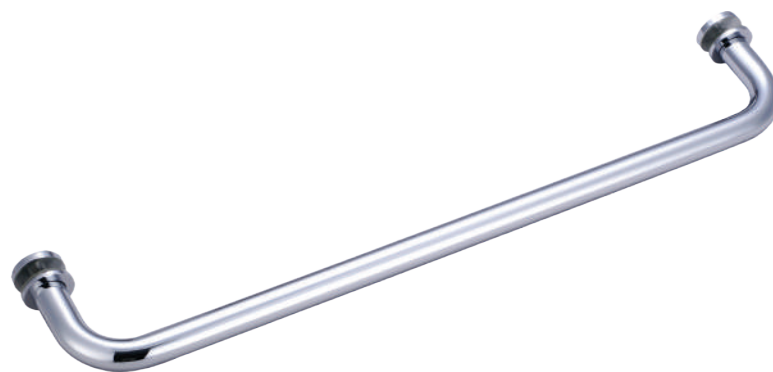

LH1818-CP
18" Back to Back Towel Bar
LH2424-CP
24" Back to Back Towel Bar
LH3030-CP
30" Back to Back Towel Bar

LP18-CP
18" Single-Sided Towel Bar
With Metal Washers
LP24-CP
24" Single-Sided Towel Bar
With Metal Washers
LP30-CP
30" Single-Sided Towel Bar
With Metal Washers